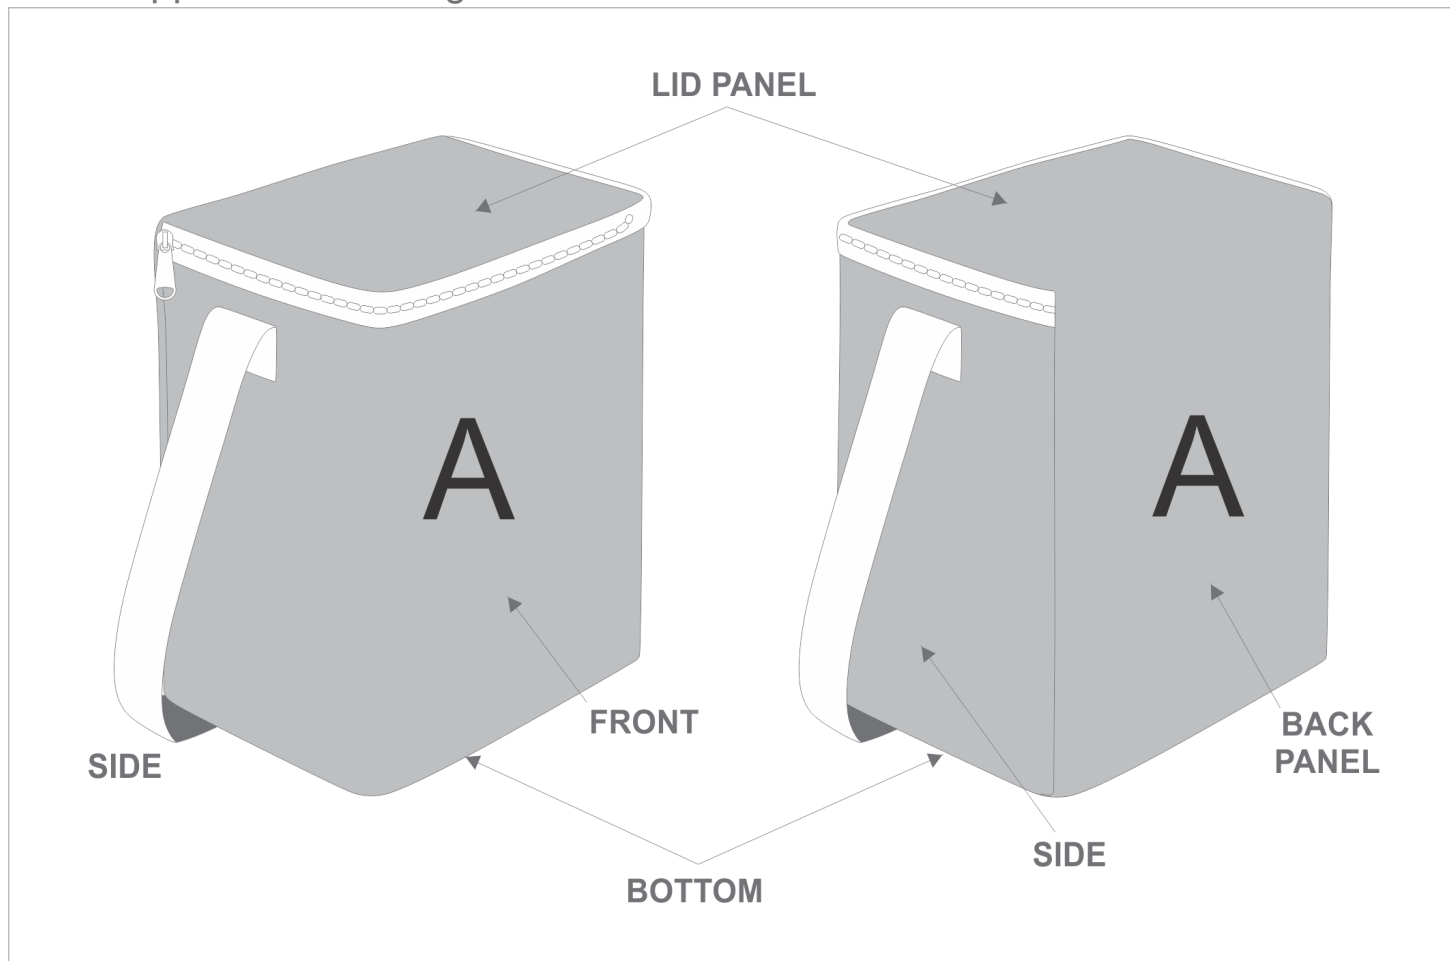

SG-HP-105-G

PPS Hoppla Drakensberg 27-Litre Cooler

Need to know:

Includes 1-Position Sublimation (setup fees apply)

- Please Note: We cannot guarantee 100% logo Alignment on all Brandable Panels.

Branding Options:

Position	Branding Method (Branding Code)	No. of Colours	Dimension
A	Custom Sublimation A (CPSUB-A)	Full Colour	1197mm wide x 860mm high